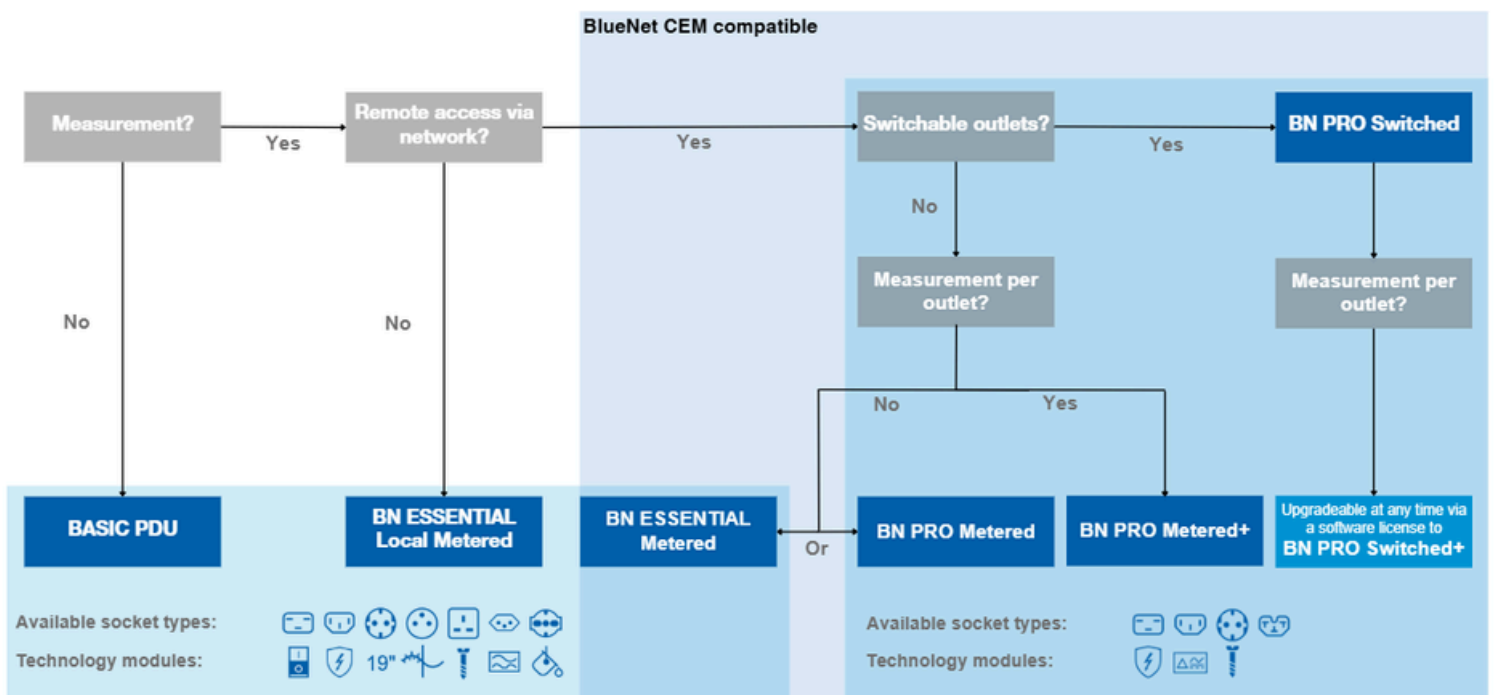

BACHMANN IT PDUs

data center

1 60 - 80

The right PDU for your needs

Whether active or passive PDUs, with local readout via a display or remote control, measuring at the phase or socket level, or even switchable? Choosing the right PDU will determine the long-term efficiency, safety and functionality of your data centre.

Find the right BACHMANN IT PDU family for you in just a few steps with our selection guide.

Do you have any further questions? We would be happy to advise you in person!

Email: bluenet@bachmann.com

Telephone: +49 711 86602 512

Please also visit our website www.bachmann.com/it-infrastructure for more information.