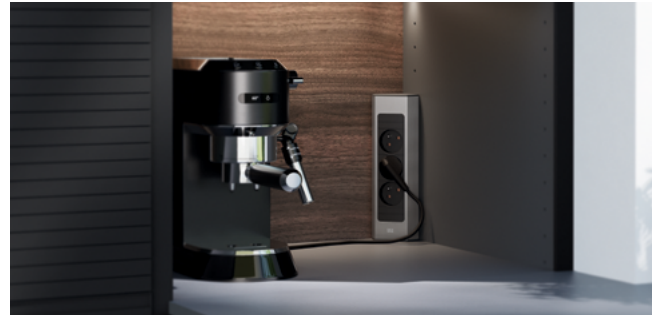

CASIA 2

CASIA 2 is a power strip for corners and niches in a slim, design-focused shape. It is available in two versions.

The first version features a length-adjustable telescopic element and is suitable for installation in different kitchen types, both with and without wall units. A sliding device ensures that the socket housings are not visible.

The second version is small and compact: perfect for kitchens with limited space or those without wall units. Both versions can either be installed horizontally or vertically.

The high-quality surface is available in a stainless-steel look or as a black anodised version. Anti-fingerprint characteristics minimise marks.

As a kitchen socket, CASIA 2 either has a socket housing or a socket housing with a powerful 22 watt USB A/C charger. Different voltage profiles ensure device-friendly charging.

BENEFITS

- **Hidden sockets**
- **Optional 22 watt USB A/C charger**
- **Slender, delicate appearance**
- **Adjustable using the telescopic element**
- **High quality metal surface**

AWARDS

reddot winner 2023

**BACH
MANN**

We power your life.

CASIA 2 short

• Material: Cover: Metal | Socket: Plastic

932.000

932.001