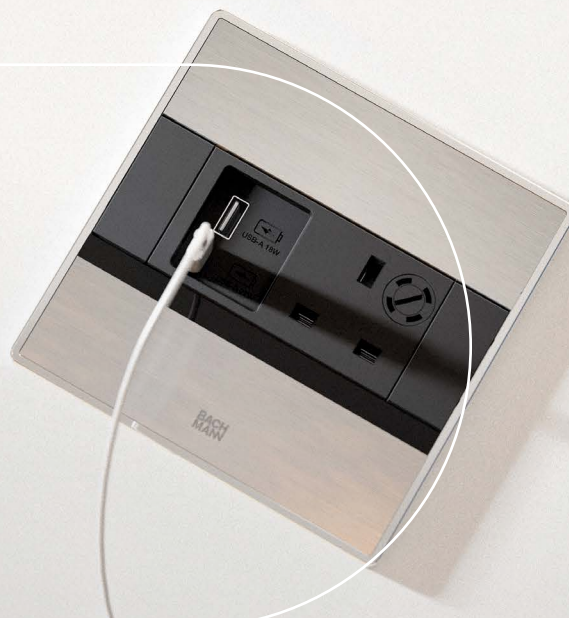

SENSE

ENJOY SHARE RELAX COOK

Always there when no hand is free

What seems like a seamless design element reveals itself as a true innovation: SENSE is the first kitchen socket to open automatically as soon as a hand approaches – completely touch-free. Once no device is plugged in, the unit closes again automatically.

A built-in sensor ensures intuitive, everyday comfort. Buttons and covers are a thing of the past. A three-second touch lets you lock the function – perfect for cleaning or use around children.

With a mounting depth of only 40 mm, SENSE fits into narrow spaces such as above drawers. The optional USB-A/C charger with 22-watt Power Delivery offers fast and reliable charging.

Benefits

- Contactless opening and closing
- Intelligent sensor control
- Reliable locking function
- Optional 22-watt USB A/C Charger
- Shallow mounting depth of just 40 mm
- Elegant surfaces in stainless steel or black

Find out more:
<https://bachmann.com/sense>

SENSE

- Material: Cover disc: Metal | Socket: Plastic
- Mounting depth: 40 mm
- Tabletop thickness: 6 – 40 mm

#									
---	--	--	--	--	--	--	--	--	--

Stainless steel look | Power input: 2.0m cable with ferrules and mounting plug, included