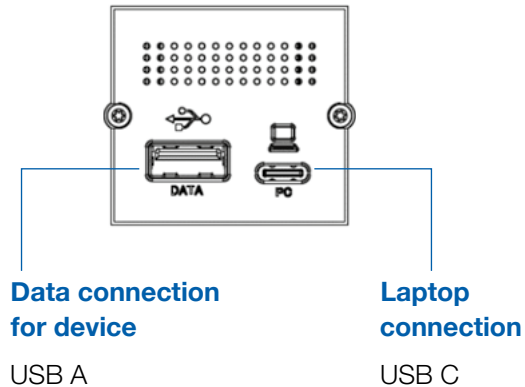

### Mini Port Replicator

The Mini Port Replicator creates a clear overview and clarity in cubicles and on seating through its simple operation, so that the focus can be on the work.

- Saves space in cubicles
- Preserves the aesthetics of seating
- Prevents tangled cables in high-visibility locations

### **PIX connection panel**

The stylish PIX range is a collection of sophisticated, round socket and connector units that can be used in many different ways.

- Replaceable, coloured decorative rings
- With optional swivel-mounted lid
- Simple mounting from above; subsequent mounting also possible

# Presentation of the Mini Port Replicator

(In- and output)

Front side

Back side