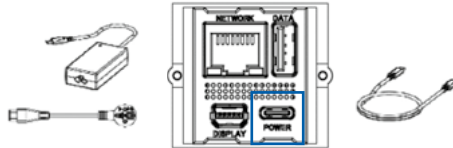

Configuration options for electrification

Power > Power supply

918.194 Charger adapter 65 W +
304.1054 power cable CEE7/3

STEP with e.g. 60 W Charger +
918.203 USB C cable

Display > Connection to monitor

Monitor with DisplayPort (DP)
connection: 918.204 Mini DP to
DP cable

Connection of 2 monitors to dual
DisplayPort MST hub via one
DisplayPort 1.2 possible. Minimum
hub requirements: DisplayPort 1.2,
Multi-Stream-Transport (MST) and 4K.