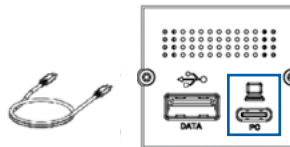

PC > Connection to the laptop

918.203 USB C cable