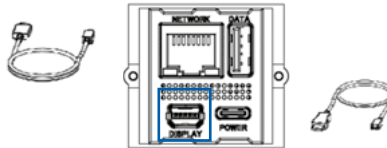

## Display > Connection to monitor

Monitor with DisplayPort (DP)  
connection: 918.204 Mini DP to  
DP cable

Connection of 2 monitors to dual  
DisplayPort MST hub via one  
DisplayPort 1.2 possible. Minimum  
hub requirements: DisplayPort 1.2,  
Multi-Stream-Transport (MST) and 4K.