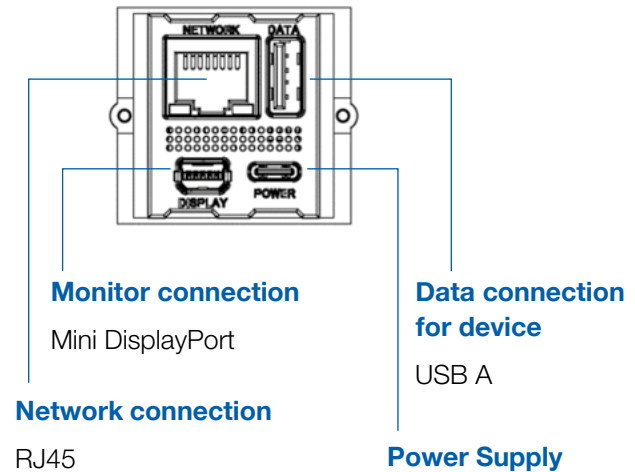

### Mini Port Replicator

The Mini Port Replicator creates a clear overview and clarity in cubicles and on seating through its simple operation, so that the focus can be on the work.

- Saves space in cubicles
- Preserves the aesthetics of seating
- Prevents tangled cables in high-visibility locations

### **PIX connection panel**

The stylish PIX range is a collection of sophisticated, round socket and connector units that can be used in many different ways.

- Replaceable, coloured decorative rings
- With optional swivel-mounted lid
- Simple mounting from above; subsequent mounting also possible

# Presentation of the Mini Port Replicator

(In- and output)

Front side

Back side