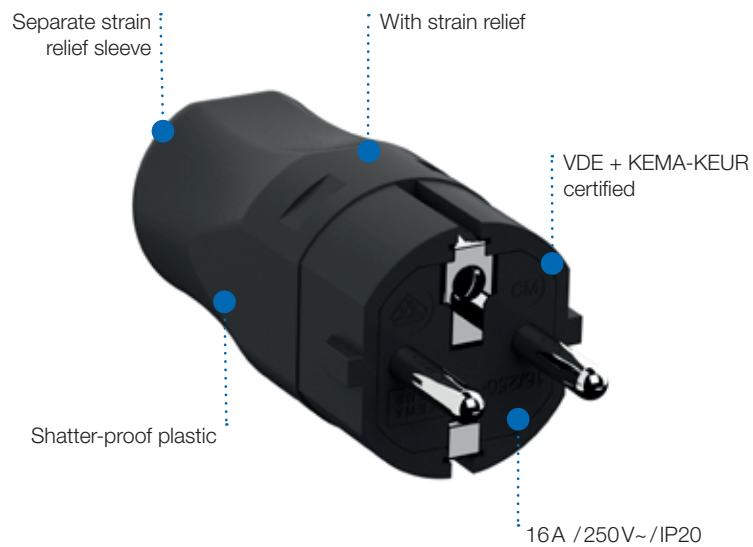

Featuring strain relief and a separate protective rubber sleeve, the plugs and couplings are ideal for subsequent mounting. VDE and KEMA-KEUR have verified the high quality of these products.

## Right-angled plug

**Black**  
Part number: 960.102

**White**  
Part number: 960.202

**Grey**  
Part number: 960.302

## Coupling

**Black**  
Part number: 960.103

**White**  
Part number: 960.203

**Grey**  
Part number: 960.303

 **More information** can be found in our complete catalogue and on [www.bachmann.com](http://www.bachmann.com)